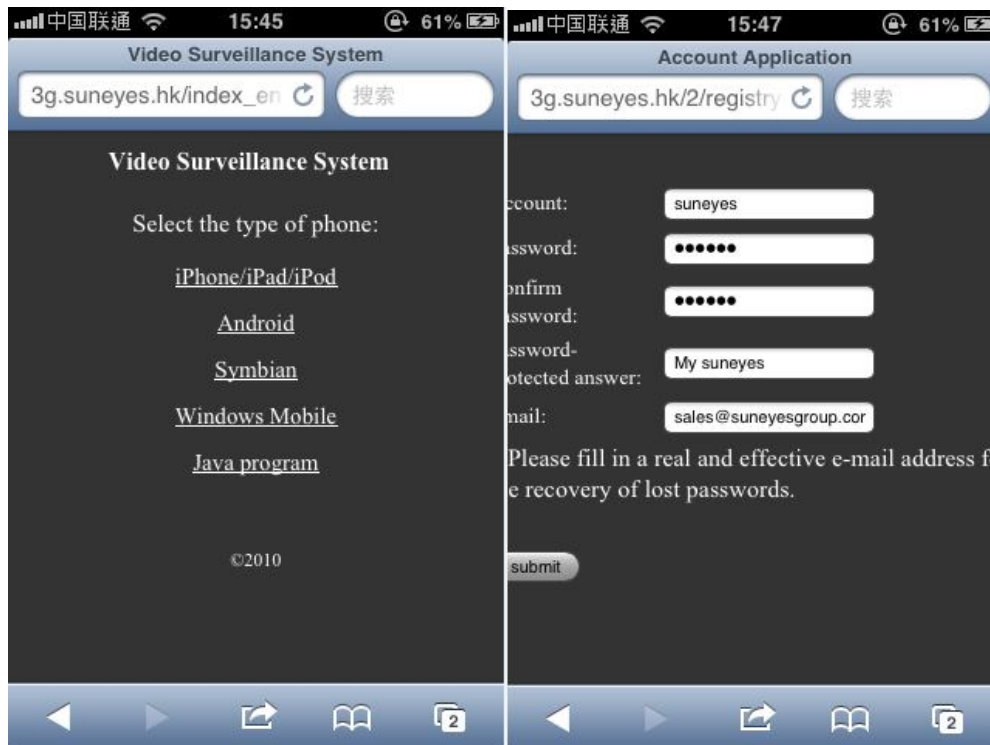

Android Phone View

1.Type the “3g.suneyes.hk” in your Phone Browser

2.Chose your phone system and Register one account (Free to register)

3. Log In with your account and chose management

4. Add camera, camera SN is the remote access (for example: if your remote address is uwkx.suneyes.hk, the Camera SN is: uwkx ,you must use the factory built-in DDNS)