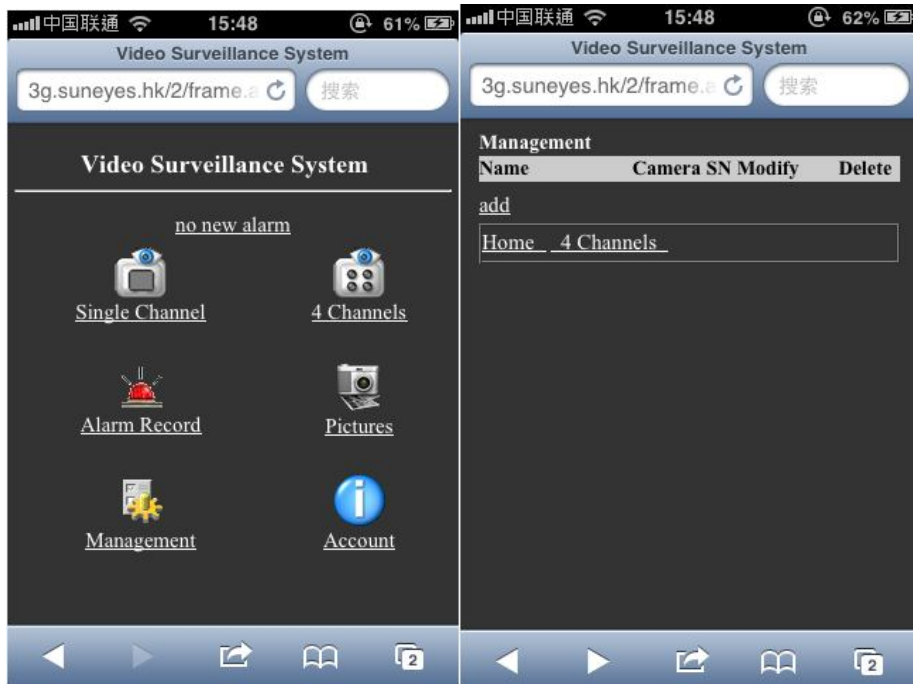

Android Phone View

1.Type the “3g.suneyes.hk” in your Phone Browser

2.Chose your phone system and Register one account (Free to register)

3. Log In with your account and chose management

4. Add camera, camera SN is the remote access (for example: if your remote address is uwkx.suneyes.hk, the Camera SN is: uwkx ,you must use the factory built-in DDNS)